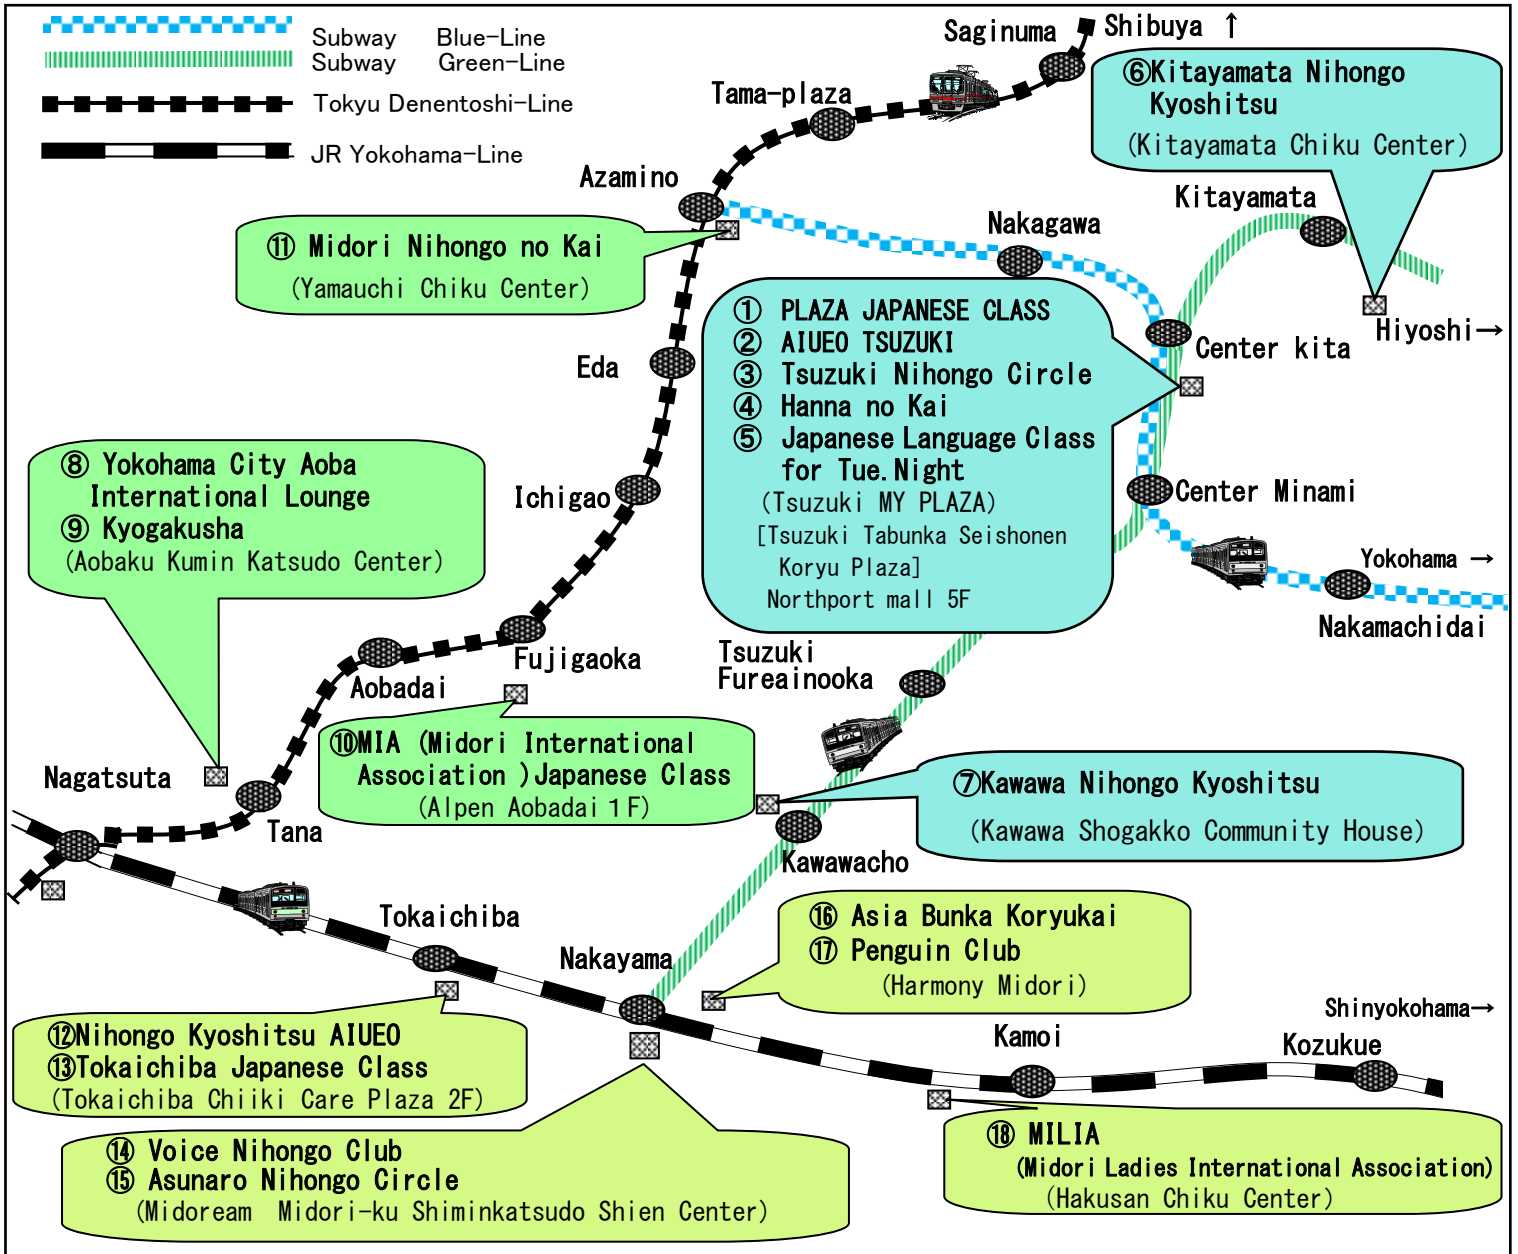

Japanese Language Class Information

2018.04

Tsuzuki-ku		Place	Date & Time	Fee	Tel. & E-mail
①	PLAZA JAPANESE CLASS	Tsuzuki MY PLAZA (Center Kita Sta. 3 min.)	Tue. 10:30~12:00 Tue. 13:30~15:00	100yen/class	TSUZUKI MY PLAZA (Tsuzuki Tabunka Seishonen Koryu Plaza) 045-914-7171
②	AIUEO TSUZUKI	Tsuzuki MY PLAZA (Center Kita Sta. 3 min.)	Wed. 10:30~12:00 Sat. 10:30~12:00	100yen/class	Bamba 090-5496-0382 aiueo.tuzuki@gmail.com
③	Tsuzuki Nihongo Circle	Tsuzuki MY PLAZA (Center Kita Sta. 3 min.)	Thu. 10:30~12:00	100yen/class	Yamada 080-3369-1609 tsuzukinihongocircle@gmail.com Please ask about child care.
④	Hanna no Kai	Tsuzuki MY PLAZA (Center Kita Sta. 3 min.)	Fri. 10:30~12:15	100yen/class	Kawaguchi 080-3462-7315 hanna.nihongo@gmail.com
⑤	Japanese Language Class for Tue. Night	Tsuzuki MY PLAZA (Center Kita Sta. 3 min.)	Tue. 19:00~20:30	100yen/class	Hatada 090-5829-1255 JLCFTN@gmail.com
⑥	Kitayamata Nihongo Kyoshitsu	Kitayamata Chiku Center (Kitayamata Sta. 5 min.)	Wed. 19:00~20:30	100yen/class	Hasegawa 090-4072-1960 yunekota@yahoo.co.jp
⑦	Kawawa Nihongo Kyoshitsu	Kawawa Shogakko Community House (Kawawacho Sta. 3 min.)	Sun. 10:00~12:00	100yen/class	Ito keigo.ito@gmail.com