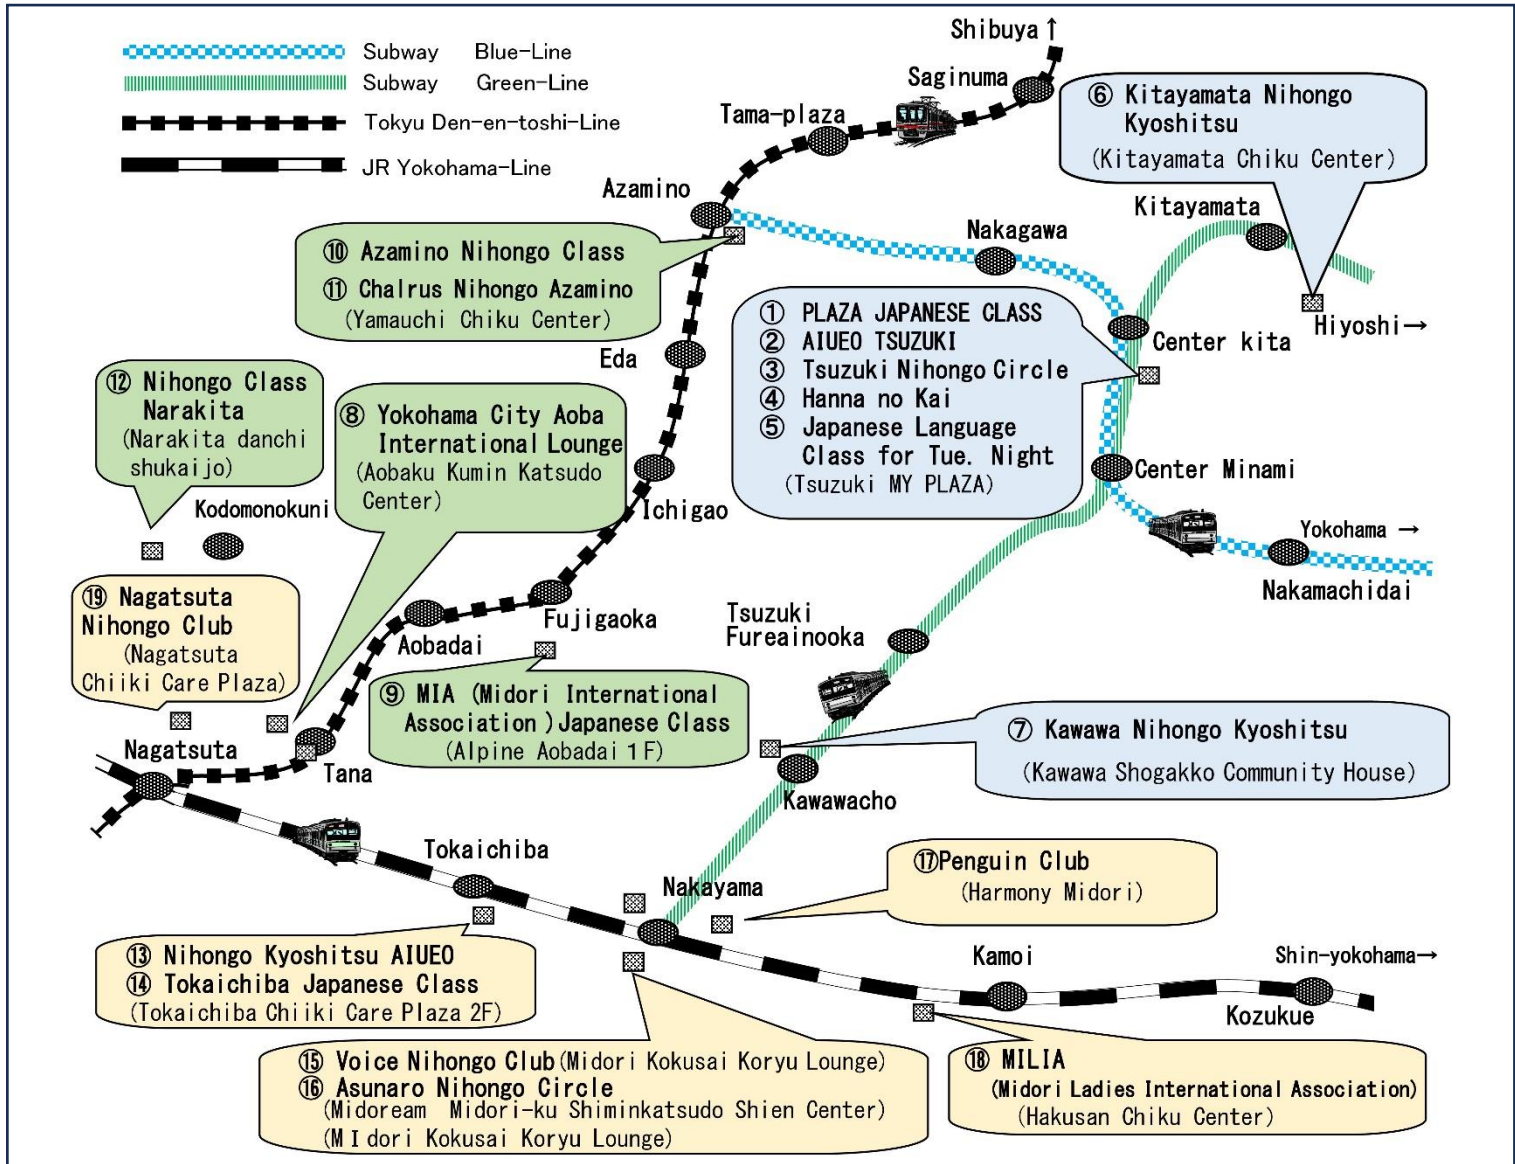

Japanese Language Class information

April 2024

Tsuzuki-ku		Place	Days & Time	Fee	Contact
①	PLAZA JAPANESE CLASS	Tsuzuki MY Plaza (Tsuzuki Tabunka Seishonen Koryu Plaza) (Center Kita Sta. 徒歩 3 min.)	Tue. 10:30~12:00 Tue. 13:30~15:00	100 yen/ Class	Tsuzuki MY Plaza (Tsuzuki Tabunka Seishonen Koryu Plaza) Tel. 045-914-7171
②	AIUEO TSUZUKI		Wed. 10:30~12:00 Sat. 10:30~12:00		Mr.Bamba Tel. 090-5496-0382 aiueo.tuzuki@gmail.com
③	Tsuzuki Nihongo Circle		Thu. 10:30~12:00		Ms.Ito tsuzukinihongocircle@gmail.com
④	Hanna no Kai		Fri. 10:30~12:00		Ms.Kawaguchi Ms.Suzuki hanna.nihongo@gmail.com
⑤	Japanese Language Class for Tue. Night		Tue. 18:30~20:00		Mr.Hatada JLCFTN@gmail.com
⑥	Kitayamata Nihongo Kyoshitsu	Kitayamata Chiku Center (Kitayamata Sta. 徒歩 5 min.)	Wed. 19:00~20:30	100 yen/ class	Ms.Hasegawa Tel. 090-4072-1960 yunekota@yahoo.co.jp
⑦	Kawawa Nihongo Kyoshitsu	Kawawashogakko Community House (Kawawacho Sta. 徒歩 3 min.)	Sun. 10:00~11:30		Mr.Somekawa kawawa-jp-class@googlegroups.com

*Please contact us by e-mail or phone before attending a class.