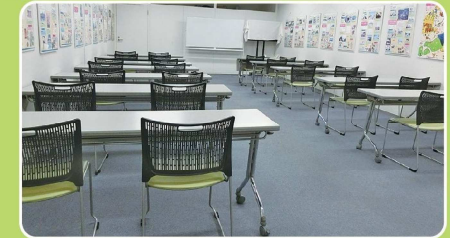

Reservation Blocks

Seminar Room 1 and 2, Multipurpose Room 2

- A 10:00 ~ 13:00
- B 13:00 ~ 15:30
- C 15:30 ~ 18:00
- D 18:00 ~ 20:00

Music and Dance Studio

Weekdays

- A 10:00 ~ 13:00
- B 13:00 ~ 15:30
- C 15:30 ~ 18:00
- D 18:00 ~ 20:00

Saturday Sunday and Holidays

- A 10:00 ~ 12:00
- B 12:00 ~ 14:00
- C 14:00 ~ 16:00
- D 16:00 ~ 18:00

Lounge

Seminar Room1

Seminar Room2

Entrance →

Multipurpose Room1

Multipurpose Room2